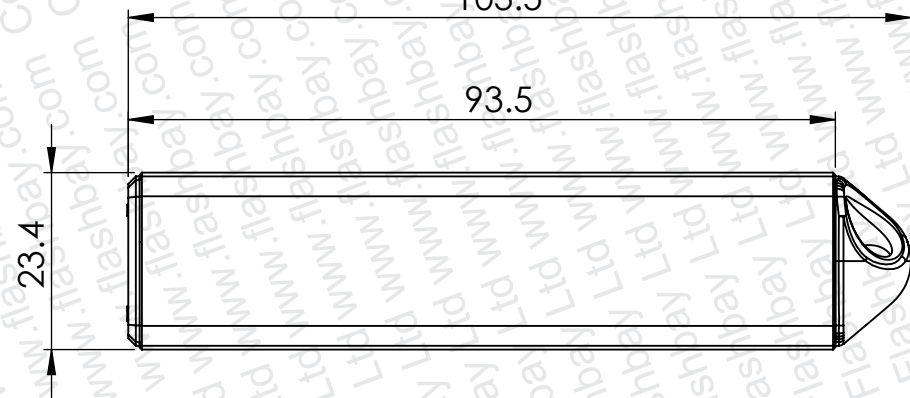

TRUE R3

23.4

103.5

93.5

23.4

Ø4.00

23.00

38.50

PRODUCT  
Element

CODE  
ET

DIMENSIONS  
mm