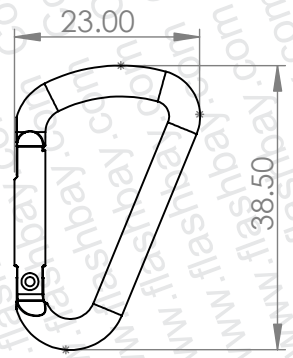

TRUE R3

23.4

103.5

93.5

23.4

Ø4.00

23.00

38.50

PRODUCT  
Element

CODE  
ET

DIMENSIONS  
mm